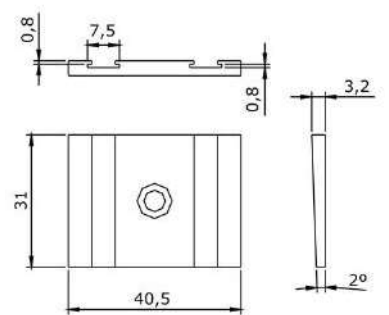

Ref./Code	Espec. / Caract. / Spec.	QTY	GR
22P	PA6	500	1610