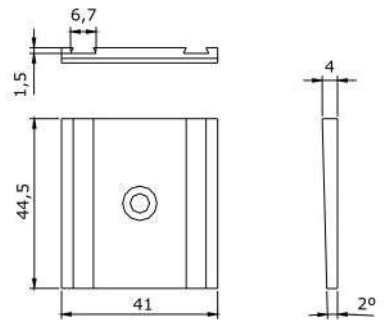

Ref./Code	Espec. / Caract. / Spec.	QTY	GR
23P	PA6	750	4068