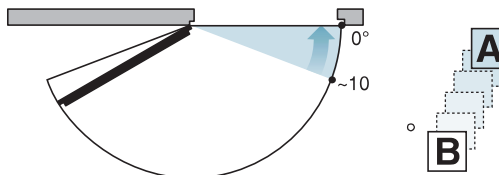

Features:

- Body in special alloy aluminium.
- Selectable closing force sizes 2-3-4 for door 850-1100mm wide.
- Closing speed adjustable by non critical thermostatic valve.
- Final latch from approx. 10°. The latch angle is easily reduced by turning the forearm, up to its elimination (soft closing).
The possibility to ensure an efficient closure also from an arc of just few degrees, guarantees reduced noise action in case of hard-to-close latches
- Standard finishes: silver, matt black, white RAL 9016.

ASSA ABLOY

Regolazione della velocità di chiusura

Closing speed adjustment

Regolazione dell'angolo di scatto finale ($\sim 10^\circ - 0^\circ$)

Adjustment of final latch angle ($\sim 10^\circ - 0^\circ$)

B Con scatto finale
With final latch

A Senza scatto finale
Without final latch

Selezione dell'angolo di scatto desiderato

Setting of desired angle of final latch

Montaggio normale lato cerniere

Standard mounting pull side

Montaggio rovesciato lato opposto cerniere