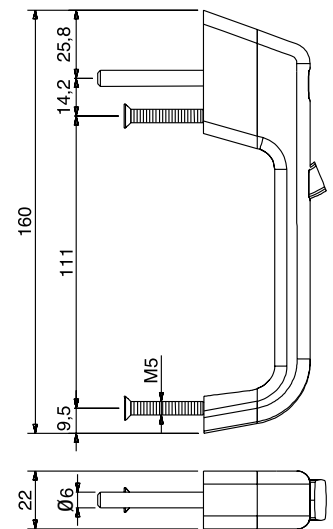

ALPHA

Mod. Dep.

Ref:	A	Grs.
220A	21,5	3160
220H	23,4	3165
220B	30,5	3215
220C	32,0	3235
220D	33,0	3240
220E	36,0	3250
220G	42,0	
220i	45,0	
220F	48,0	
220L	60,0	

**EMBALAGEM**

Caixa com 12 unidades

MATERIAIS