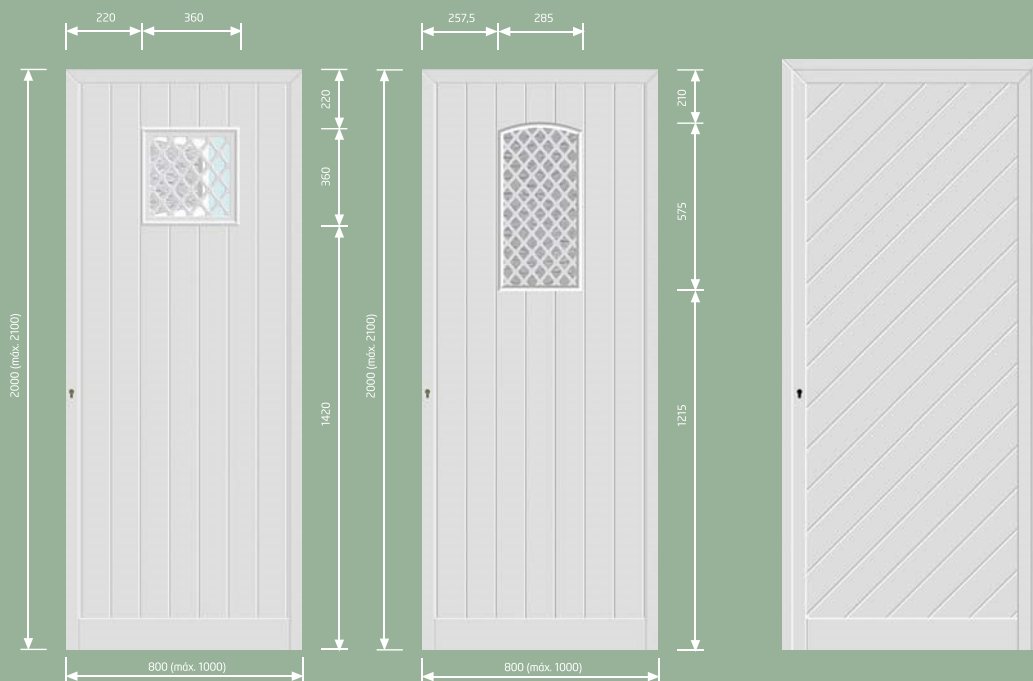

RÉGUA

REF. RV100 P

REF. RG

REF. RD100

Um sorriso pode
melhorar o nosso
humor matinal.
Abra a porta e diga
Bom Dia!

RÉGUA

REF. RH50

REF. RH 100

REF. RV50

REF. RV100

REF. RV100 A

REF. RV100 BB

REF. RV100 BD

REF. RV100 GI