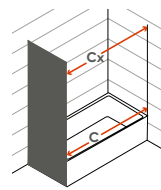

Rollers with inox ball-bearings.
Butt weld magnetic closing system.
Acrylic panels measuring 2,3mm or 4mm for the tempered glass panels.
Aluminium with white lacquered or with metal finish profiles.
Standard height: 1400mm.
Specify exact sizes on the order.
Other dimensions only on request.

Medidas Standard

Standard Dimensions

Largura Total (C):
Total width (C):
Mín.: 1500mm
Máx.: 1800mm

Largura Total (L):
Total width (L):
Mín.: 700mm
Máx.: 900mm

Aferição de medidas

Ascertaining the measurements

base
shower tray

Afinação
Adjustments

As medidas fornecidas devem ser resultantes da medição entre paredes.
Compensações feitas a cargo da ITALBOX.
The provided measurements should be made in between the walls.
Adjustments made by ITALBOX.