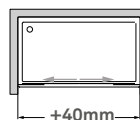

Perfil vertical
Wall profile

Perfil horizontal
Floor profile

Altura standard:
1400mm.
Standard Height:
1400mm.

Tipologias Typologies

Outras tipologias possíveis
Other available typologies

Lateral esquerdo
Lateral left panel

Rollers with inox ball-bearings.
Butt weld magnetic closing system.
Acrylic panels measuring 2,3mm or 4mm for the tempered glass panels.
Aluminium with white lacquered or with metal finish profiles.
Standard height: 1400mm.
Specify exact sizes on the order.
Other dimensions only on request.

Medidas Standard

Standard Dimensions

Largura Total (C):
Total width (C):
Mín.: 1500mm
Máx.: 1800mm

Largura Total (L):
Total width (L):
Mín.: 700mm
Máx.: 900mm

Aferição de medidas

Ascertaining the measurements

base
shower tray

Afinação
Adjustments

As medidas fornecidas devem ser resultantes da medição entre paredes.
Compensações feitas a cargo da ITALBOX.
The provided measurements should be made in between the walls.
Adjustments made by ITALBOX.