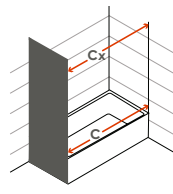

Rollers with inox ball-bearings.
Acrylic panels measuring 2,3mm or 4mm
for the tempered glass panels.
Aluminium with white lacquered
or with metal finish profiles.
Standard height: 1400mm.
Specify exact sizes on the order.
Other dimensions only on request.

Medidas Standard

Standard Dimensions

Largura Total (C):
Total width (C):
Mín.: 1500mm
Máx.: 1800mm

Largura Total (L):
Total height (L):
Mín.: 700mm
Máx.: 900mm

Aferição de medidas

Ascertaining the measurements

banheira
bathtub

Compensação angular
Adjustments

As medidas fornecidas devem ser resultantes da
medição até à face exterior da base.
Compensações feitas a cargo da ITALBOX.
The provided measurements should be made to the
outer face of the base.
Adjustments made by ITALBOX.