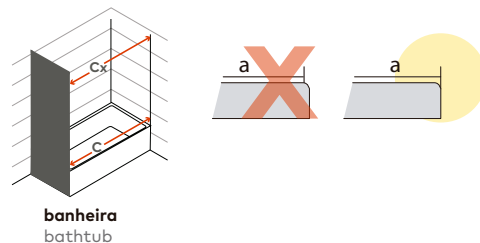

Perfil vertical
Wall profile

Perfil de vedação
Floor profile

Altura standard:
1400mm.
Standard Height:
1400mm.

Aplicação a 10mm
do rebordo da base
Application 10mm
edge of the base

Tipologias Typologies

Lateral esquerdo
Lateral left panel

Rollers with inox ball-bearings.
Magnetic closure.
Acrylic panels measuring 2,3mm or 4mm
for the tempered glass panels.
Aluminium with white lacquered
or with metal finish profiles.
Maximum length "C": 1800mm.
Standard height: 1400mm.
Specify exact sizes on the order.
Other dimensions only on request.

Medidas Standard

Standard Dimensions

Largura Total (C):
Total width (C):
Mín.: 1400mm
Máx.: 1800mm

Largura Total (L):
Total width (L):
Mín.: 700mm
Máx.: 900mm

Aferição de medidas

Ascertaining the measurements

banheira
bathtub

Afinação
Adjustments

As medidas fornecidas devem ser resultantes da medição até à face exterior da base.
Compensações feitas a cargo da ITALBOX.
The provided dimensions should be measured to the outer face of the base.
Adjustments made by ITALBOX.