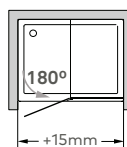

Brass fittings.
6mm tempered glass.
Translucent PVC retaining membrane as sealing profile.
Book hinge system.
Anodised chromed gloss-finish aluminium profiles.
Glass standard height: 2000mm.
Additional height of the fixation system (+40mm).
Specify exact dimensions on the order.
Other dimensions on request.

Medidas Standard

Standard Dimensions

Aferição de medidas

Ascertaining the measurements

base
shower tray

eficácia na aplicação
effectiveness of installation

Afinação
Adjustments

As medidas fornecidas devem ser resultantes da medição entre paredes.
Compensações feitas a cargo da ITALBOX.
The provided dimensions should be measured in between walls.
Adjustments made by ITALBOX.

Foscagem com tratamento anti-manchas
Anti-stain treatment for sandblasting glass

Por medida
Custom-made

Vidro 6mm
6mm glass

Tratamento anticálcio
Anti calcium treatment

O cliente deve fornecer a dimensão "L", resultante da medição da parede até à face exterior da base.
The client should provide "L" value, measured from the wall to the outer face of the base.