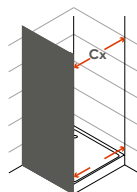

**Manuela**

Perfil vertical  
Wall profile

Perfil de vedação  
Floor profile

Altura standard:  
**1850mm.**  
Standard Height:  
1850mm.

**Tipologias** Typologies

Porta direita  
Right door

Porta esquerdo  
Left door

Cylindrical inox knob.  
6mm tempered glass panels.  
Aluminium with white lacquered or with metal finish profiles.  
Standard height: 1850mm.  
Specify exact sizes on the order.  
Other dimensions only on request.

**Medidas Standard**

Standard Dimensions

L= 700-900mm

**Aferição de medidas**

Ascertaining the measurements

base  
shower tray

eficácia na aplicação  
effectiveness of  
installation

Compensação  
Adjustments

As medidas fornecidas devem ser resultantes da medição entre paredes.  
**Compensações feitas a cargo da ITALBOX.**  
The provided measurements should be made in between the walls.  
**Adjustments made by ITALBOX.**