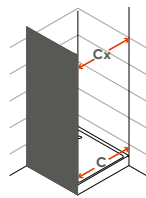

Inox knob.  
6mm tempered glass panels.  
Aluminium with white lacquered or with metal finish profiles.  
Standard height: 1850mm.  
Specify exact sizes on the order.  
Other dimensions only on request.

**Medidas Standard**

Standard Dimensions

L= 700-900mm

**Aferição de medidas**

Ascertaining the measurements

eficácia na aplicação  
effectiveness of  
instalation

**Compensação**  
Adjustments

As medidas fornecidas devem ser resultantes da medição entre paredes.  
**Compensações feitas a cargo da ITALBOX.**  
The provided measurements should be made in between the walls.  
**Adjustments made by ITALBOX.**