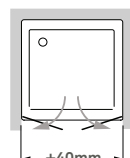

Inox knob.  
6mm tempered glass panels.  
Aluminium with white lacquered or with metal finish profiles.  
Standard height: 1850mm.  
Specify exact sizes on the order.  
Other dimensions only on request.

**Medidas Standard**

Standard Dimensions

L= 700-900mm

**Aferição de medidas**

Ascertaining the measurements

eficácia na aplicação  
effectiveness of  
instalation

**Compensação**  
Adjustments

As medidas fornecidas devem ser resultantes da medição entre paredes.  
**Compensações feitas a cargo da ITALBOX.**  
The provided measurements should be made in between the walls.  
**Adjustments made by ITALBOX.**