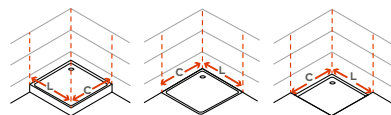

Brass fittings.
8mm tempered glass panels.
Anodised chromed gloss-finish aluminium profiles.
Translucent PVC retaining membrane as sealing profile.
Standard Height: 2000mm.
Additional height of the fixation system (+40mm).
Door with pivot hinge.
Specify exact sizes on the order.
Other dimensions only on request.

Medidas Standard

Standard Dimensions

Aferição de medidas

Ascertaining the measurements

Compensação angular
Adjustments

As medidas fornecidas devem ser resultantes da medição até à face exterior da base.
Compensações feitas a cargo da ITALBOX.
The provided measurements should be made to the outer face of the base.
Adjustments made by ITALBOX.