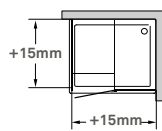

6mm tempered glass.  
Translucent PVC retaining membrane as sealing profile.  
Book hinge system.  
Anodised chromed gloss-finish aluminium profiles.  
Glass standard height: 2000mm.  
Height addition of the fixation system (+50mm).  
Specify exactly dimensions on the order.  
Other dimensions on request.

**Medidas Standard**

Standard Dimensions

Por defeito, sem indicação prévia, a porta (P) terá 700mm.  
As default, without further information, the door (P) will have 700mm width.

**Aferição de medidas**

Ascertaining the measurements

**Afinação**  
Adjustments

As medidas fornecidas devem ser resultantes da medição até à face exterior da base.  
**Compensações feitas a cargo da ITALBOX.**  
The provided dimensions should be measured to the outer face of the base.  
Adjustments made by ITALBOX.