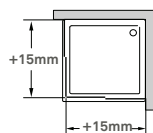

Perfil vertical  
Wall profile

Perfil inferior  
Floor profile

Altura standard:  
**2000mm.**  
Standard Height:  
2000mm.

Aplicação a 10mm  
do rebordo da base  
Application 10mm  
edge of the base

**Tipologias** Typologies

Rollers with inox ball-bearings.  
Horizontal double cylinder knob.  
Brass fittings.  
90° magnetic closure.  
6mm tempered glass panels.  
Aluminium with white lacquered, chromed or with metal finish profiles.  
Standard height: 2000mm.  
Specify exact sizes on the order.  
Other dimensions only on request.

**Medidas Standard**

Standard Dimensions

**Aferição de medidas**

Ascertaining the measurements

base  
shower  
tray

cota zero  
zero height

rebaixo  
recessed

**Afinações**  
Adjustments

As medidas fornecidas devem ser resultantes da medição até à face exterior da base.  
**Compensações feitas a cargo da ITALBOX.**  
The provided measurements should be made to the outer face of the base.  
**Adjustments made by ITALBOX.**