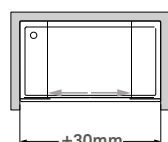

Brass fittings.
6mm tempered glass.
Magnetic closure.
Anodised chromed gloss-finish aluminium profiles.
Glass standard height: 2000mm.
Additional height of the fixation system (+40mm).
Specify exact dimensions on the order.
Other dimensions on request.

Por medida
Custom-made

6mm Vidro
6mm glass

Tratamento anticálcio
Anti calcium treatment

O cliente deve fornecer a dimensão "L", resultante da medição da parede até à face exterior da base.
The client should provide "L" value, measured from the wall to the outer face of the base.

Afinação
Adjustments

As medidas fornecidas devem ser resultantes da medição entre paredes.
Compensações feitas a cargo da ITALBOX.
The provided dimensions should be measured in between walls.
Adjustments made by ITALBOX.