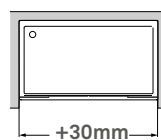

Rollers with inox ball-bearings.
Frontal magnetic closure.
Translucent PVC retaining membrane as sealing profile in between the panels.
6mm tempered glass panels.
Aluminium with white lacquered, anodised chromed gloss or with metal finish profiles.
Standard height: 2000mm.
Specify exact sizes on the order.
Other dimensions only on request.

Medidas Standard

Standard Dimensions

Aferição de medidas

Ascertaining the measurements

Afinações
Adjustments

As medidas fornecidas devem ser resultantes da medição entre paredes.
Compensações feitas a cargo da ITALBOX.
The provided measurements should be made in between the walls.
Adjustments made by ITALBOX.