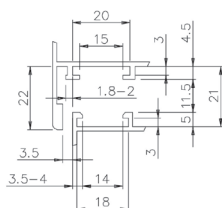

EZ FIT
FAST AND EASY TO INSTALL